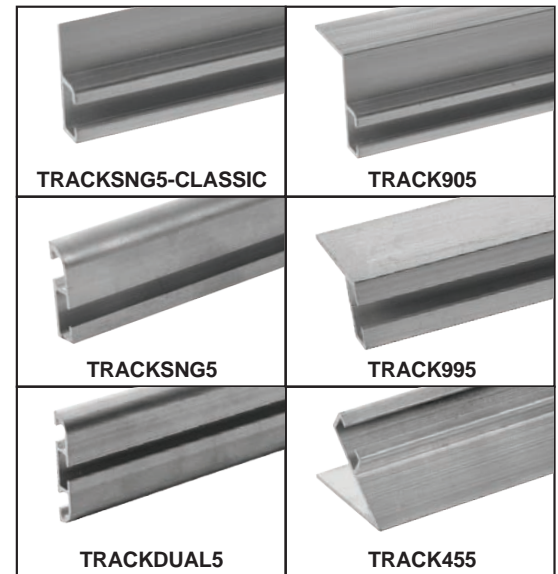

LED RETAINER TRACK OPTIONS

Contact us for more info:

☎ **786.339.9840**

✉ **Sales@GateArms.com**

Follow us on social media: