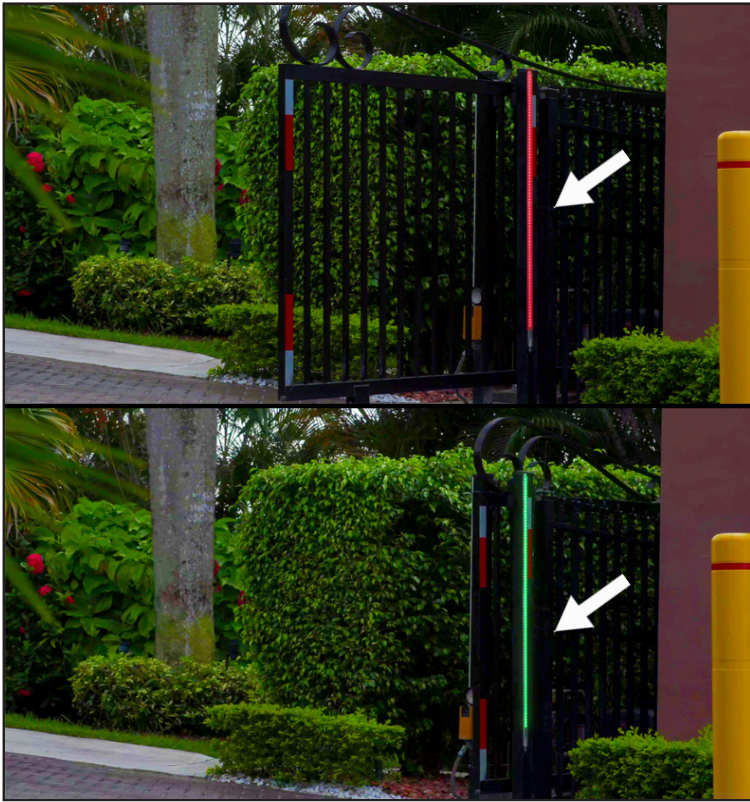

## HIGHLIGHTS:

- ✓ Improves visibility around gate
- ✓ Easy assembly, no electrician required
- ✓ LED retainer tracks attaches to any surface
- ✓ Tough IP68-rated LED strips
- ✓ Versatile, programmable LED Controller

## SLIDE GATE LIGHT KIT

The **Slide Gate Kit** wires into all common slide gate operators. Our patented LED Controller detects the open and close signals from the gate operator and responds by changing the lights. Boost the safety and visibility of your slide gates by adding our vibrant, industrial-grade LED lights. These durable LEDs display:

- ✔ Red when the gate is closed
- ✔ Flashing Red while the gate is moving
- ✔ Green when fully open

Increase visibility for drivers, cyclists, and Pedestrians—especially after dark!

ITEM CODE	LENGTH	LEDs	TRACKs (2.5')
SLIDEGATEKIT5	5'	2	4