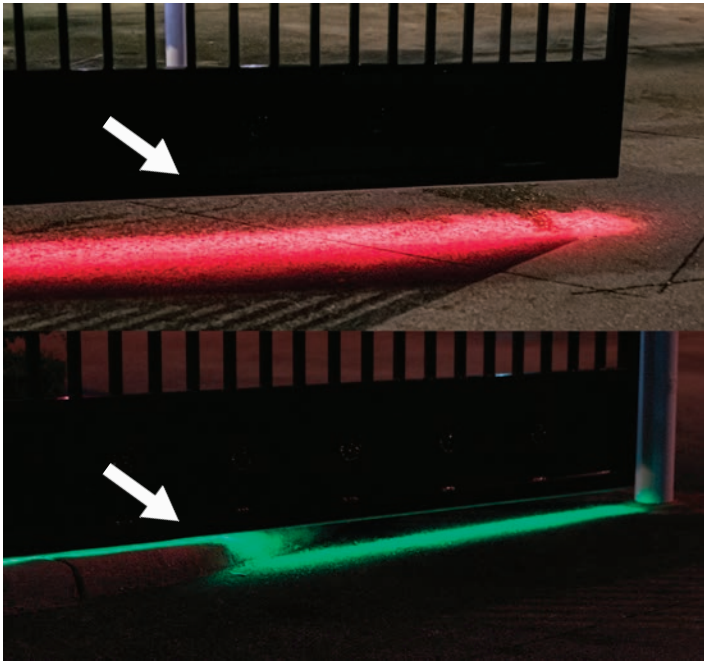

## FLAT GATE LIGHT KIT

This safety light kit can be easily attached to any flat gate to increase the visibility. Industrial grade LEDs are solid when the gate is fully closed, flashing red when in motion, and solid green when fully open. LEDs flash amber during interlock situations. LEDs can fade off when up (if locked open) during daytime.

### HIGHLIGHTS:

- ✓ Safety lighting for flat gates, easy to install
- ✓ Lights up dark areas and increases gate visibility
- ✓ LED retainer tracks attaches to any surface
- ✓ Tough IP68-rated LED strips
- ✓ Versatile, programmable LED Controller

Increase gate visibility for drivers, bicyclists and pedestrians, especially at night!

ITEM CODE	LENGTH	LEDs	TRACKs (2.5')
FLATGATEKIT5	5'	1	2
FLATGATEKIT5DBL	5'	2	4
FLATGATEKIT10	10'	1	4
FLATGATEKIT10DBL	10'	2	8
FLATGATEKIT15	15'	1	6
FLATGATEKIT15DBL	15'	2	12
FLATGATEKIT20	20'	1	8
FLATGATEKIT20DBL	20'	2	16
FLATGATEKIT25	25'	1	10
FLATGATEKIT25DBL	25'	2	20