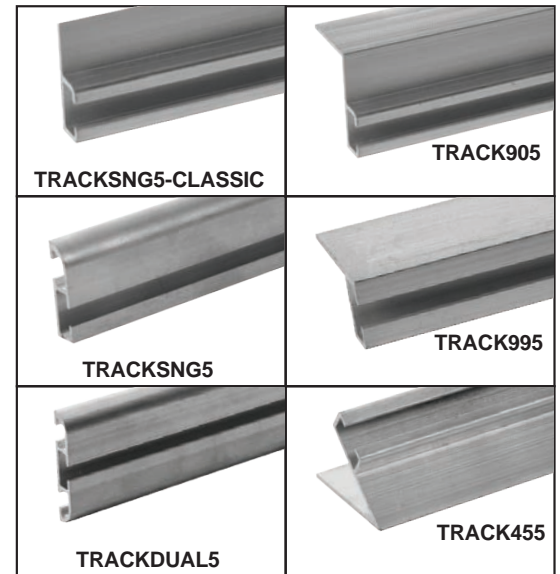

LED RETAINER TRACK OPTIONS

Contact us for more info:

786.339.9840

Sales@GateArms.com

Follow us on social media:

@gatearms

GATEARMS.COM